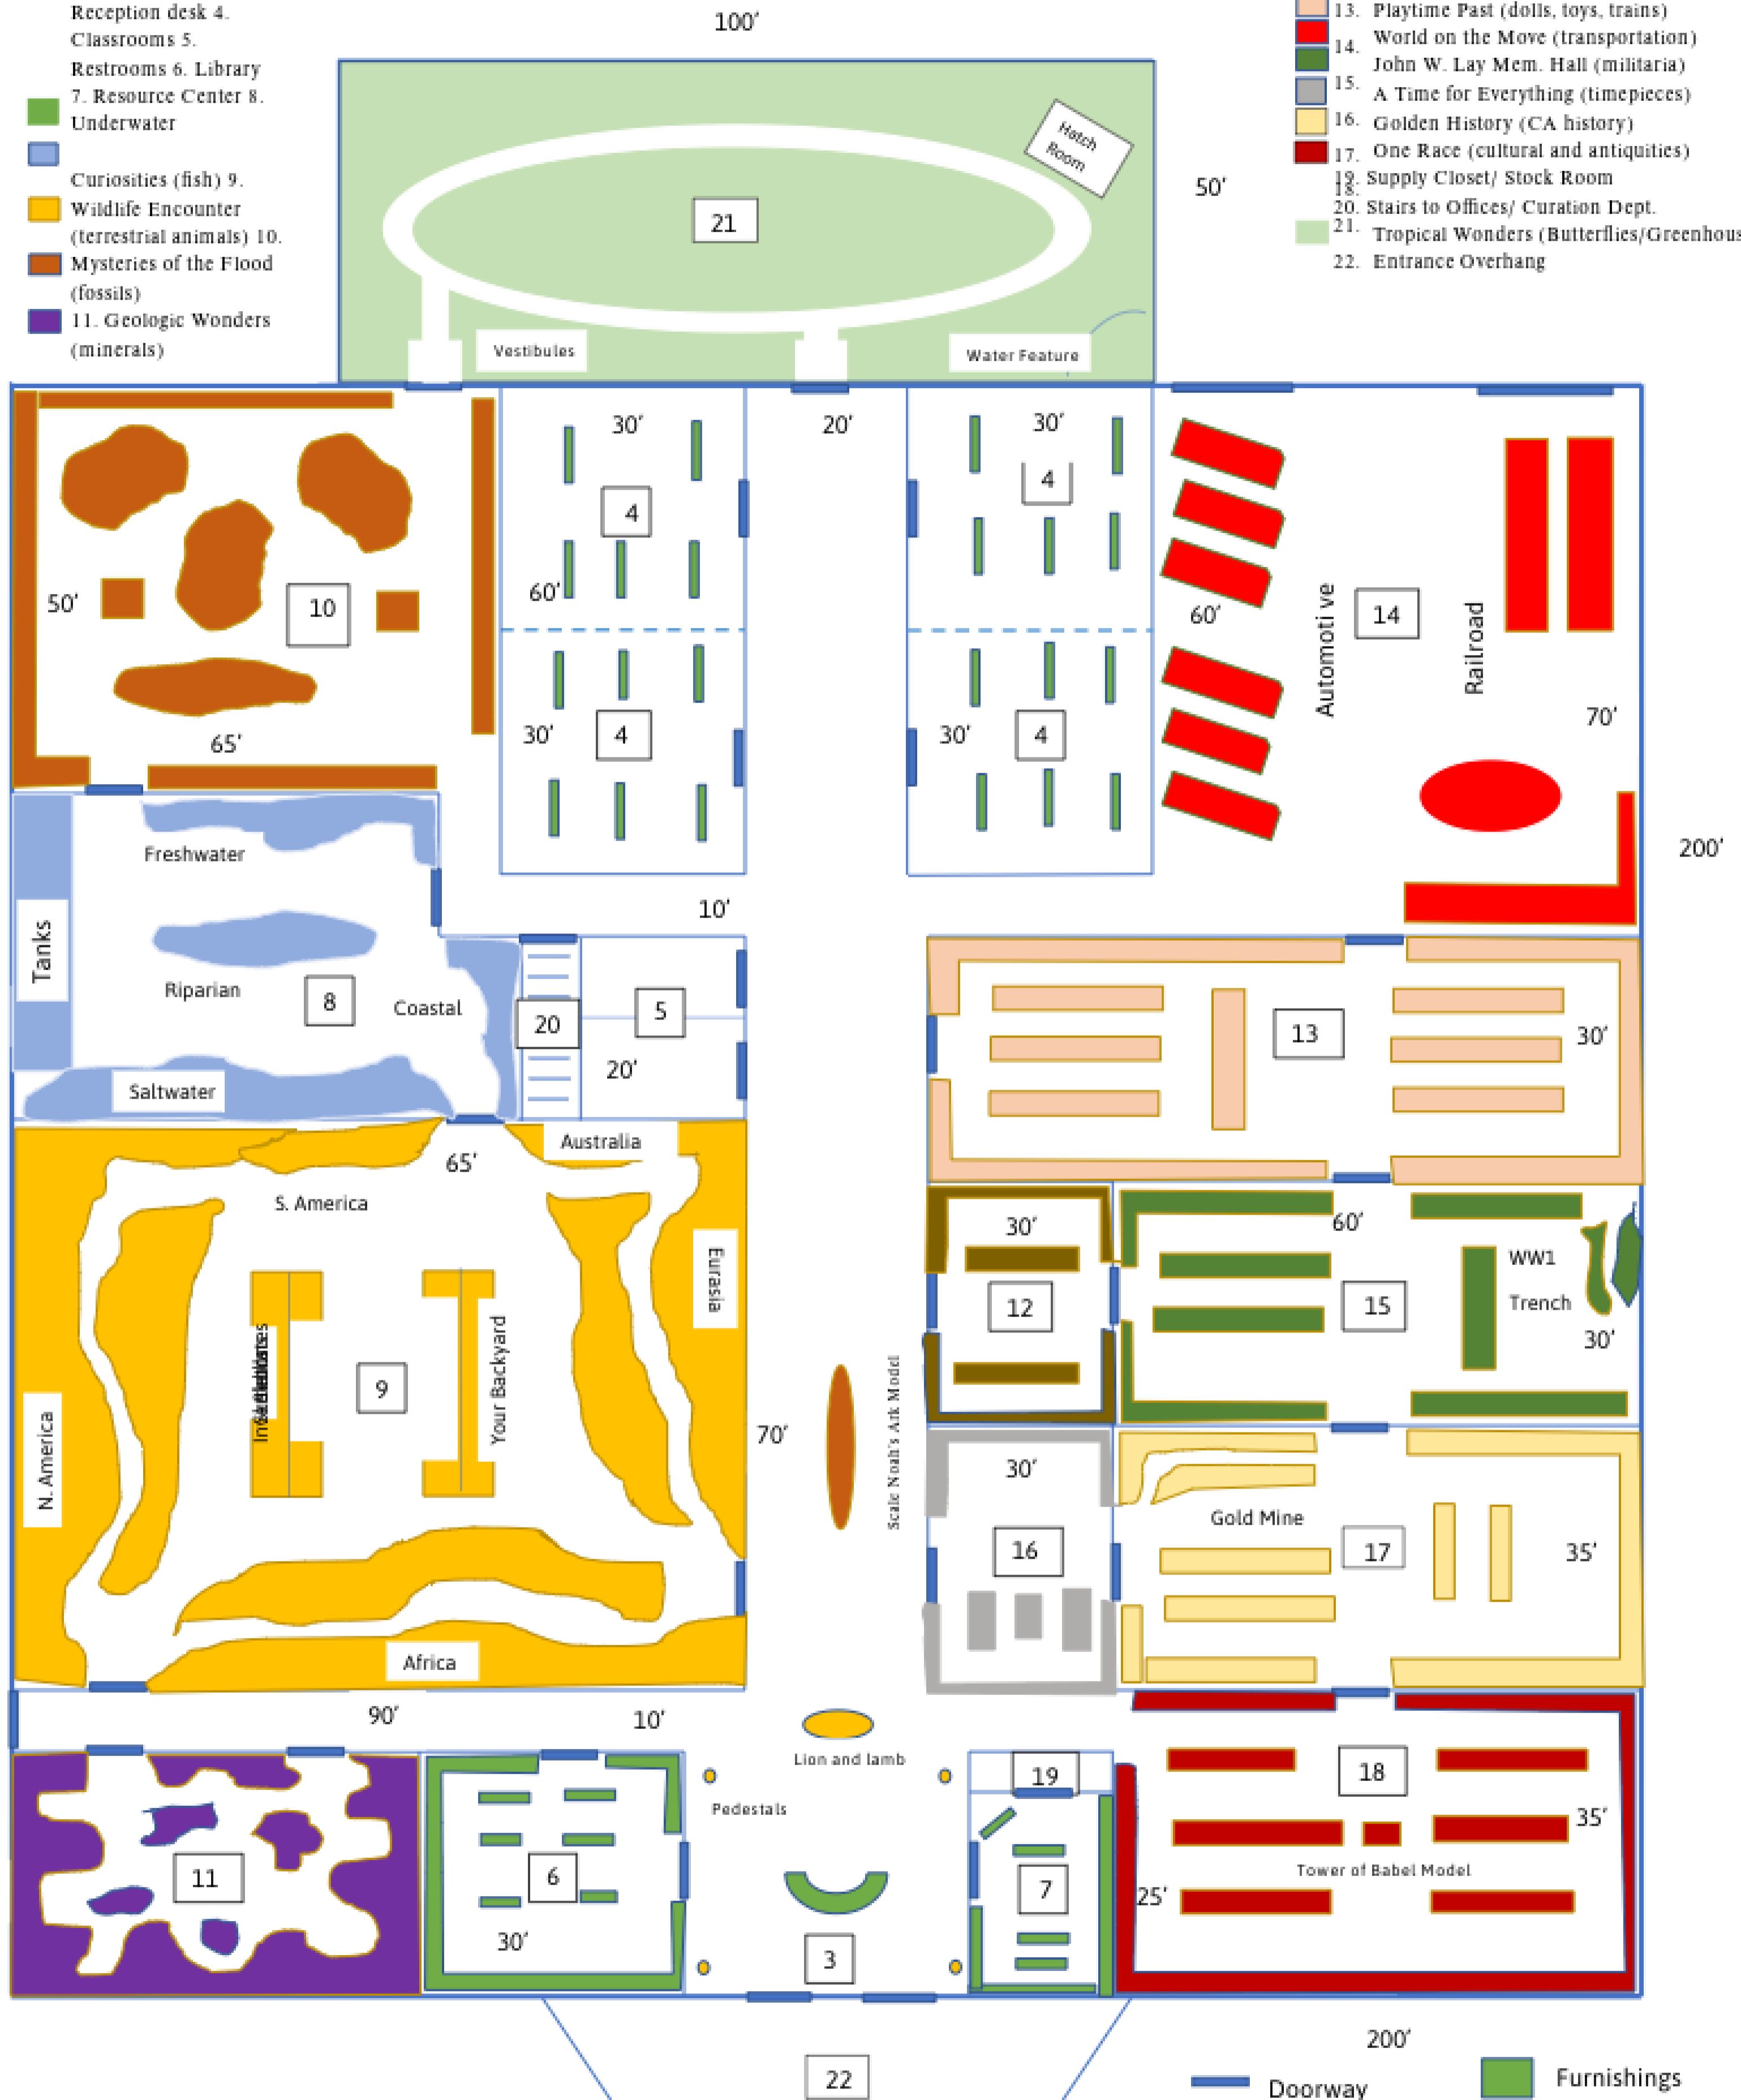

Legend

- 1. MRDC Sign
- 2. Flag pole
- 3. Reception desk
- 4. Classrooms
- 5. Restrooms
- 6. Library
- 7. Resource Center
- 8. Underwater
- 9. Curiosities (fish)
- 10. Wildlife Encounter (terrestrial animals)
- 11. Mysteries of the Flood (fossils)
- 12. Geologic Wonders (minerals)

- 13. World at Work (office eq. and tools)
- 14. Playtime Past (dolls, toys, trains)
- 15. World on the Move (transportation)
- 16. John W. Lay Mem. Hall (militaria)
- 17. A Time for Everything (timepieces)
- 18. Golden History (CA history)
- 19. One Race (cultural and antiquities)
- 20. Supply Closet/ Stock Room
- 21. Stairs to Offices/ Curation Dept.
- 22. Tropical Wonders (Butterflies/Greenhouse)
- 23. Entrance Overhang

Discovery Center